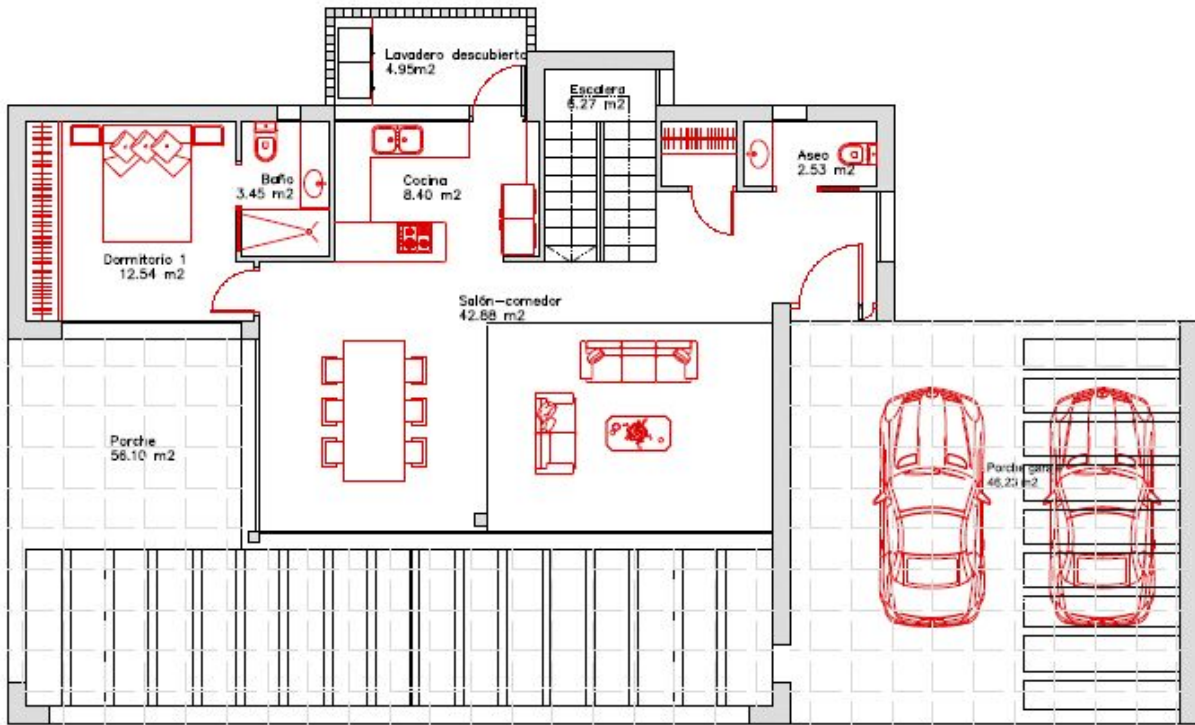

Planritning - exempel villa med 4 sovrum

VILLA TYPE	Bedrooms	Bathrooms	Interior over ground m2	Basement m2	Terraces m2	Swimming Pool	Interior Built M3	Exterior Built M2	Total m2
2B	4	4	182	-	142	57	182	199	381

Övre plan